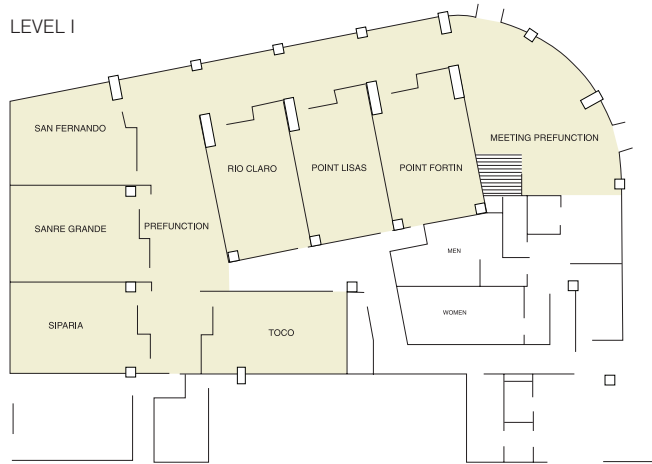

Hyatt Regency Trinidad

DIRECTIONS

From Piarco International Airport, turn left on to the Churchill Roosevelt Highway. Continue travelling north-west along the highway for about 14 miles / 22 kilometers heading towards the city of Port-of-Spain. As you enter the city of Port-of-Spain, the highway leads into Wrightson Road. After passing the Cruise Ferry Terminal, the hotel is located on your left at the entrance to Dock Road next to the Port Authority.

Hyatt Regency Trinidad

FLOORPLAN