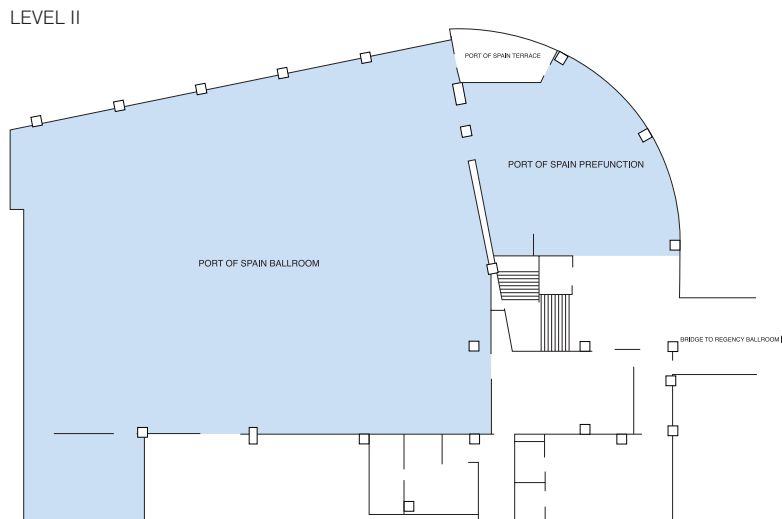

Hyatt Regency Trinidad

DIRECTIONS

From Piarco International Airport, turn left on to the Churchill Roosevelt Highway. Continue travelling north-west along the highway for about 14 miles / 22 kilometers heading towards the city of Port-of-Spain. As you enter the city of Port-of-Spain, the highway leads into Wrightson Road. After passing the Cruise Ferry Terminal, the hotel is located on your left at the entrance to Dock Road next to the Port Authority.

Hyatt Regency Trinidad

FLOORPLAN